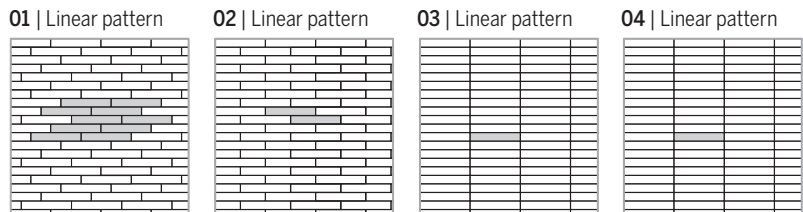

Patterns are for design inspiration only. The installer is responsible to calculate & purchase the correct amount of material.

techo-bloc.com